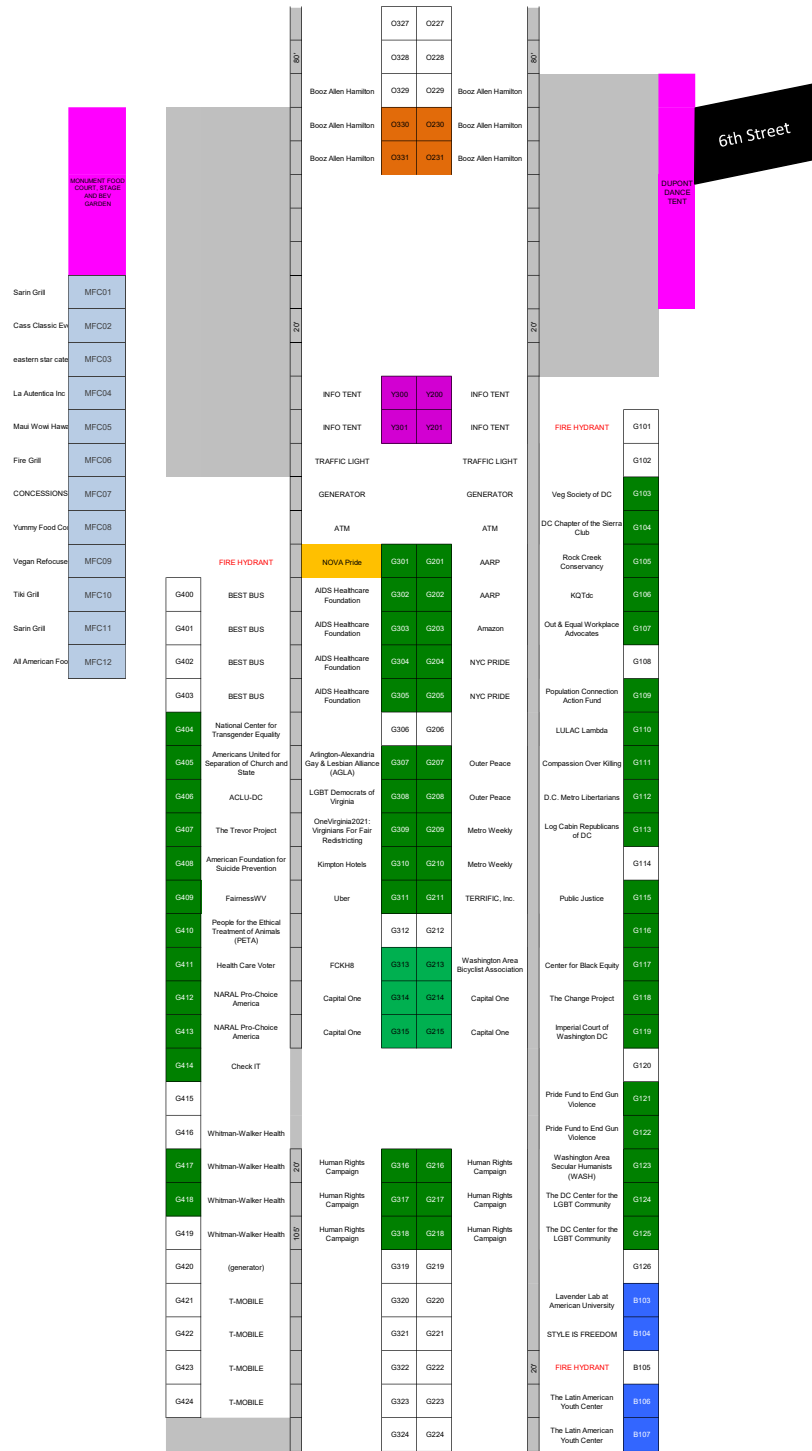

MONUMENT FOOD COURT, STAGE, AND BEV CANOPY

Const. Ave

4th Street

		(generator)	G325	G325	(generator)	Food & Friends	B108
		TRAFFIC LIGHT	G326	G326	TRAFFIC LIGHT	Starbucks Pride Alliance	B109
			G327	G327		Math4care	B110
			G328	G328		GW Health and Human Sexuality Lab	B111
			G329	G329		Inova Juniper/GMHGMAAETC	B112
			G330	G330		g2b	B113
			G331	G331		The Gay Men's Chorus of Washington, D.C.	B114
			G332	G332		Shakespeare Theatre Company	B115
		Hilton Worldwide	B300	B200	Hilton Worldwide	Signature Theatre	B116
		Hilton Worldwide	B301	B201	Hilton Worldwide	Wolf Trap	B117
		TRAFFIC LIGHT			TRAFFIC LIGHT	Charles Josef Swimwear / The Charles Josef Company	B139
		Ben & Jerry's			Ben & Jerry's	Trunkers Swimwear	B140
		(generator)			(generator)	River Camping Inc.	B141
		TRAFFIC LIGHT			TRAFFIC LIGHT	City Winery DC	B142
B400						Messyuricom	B143
B401			B302	B202		Paiges Promotions (for Wyndham)	B145
B402	Viv Healthcare		B303	B203		Deelux Travel	B146
B403	carafem	Doorways in Arlington/Alexandria SACC & OVP	B304	B204	One Medical	Honeymoon Israel DC	B147
B404	Ivory Dental Centre	The Barker Adoption Foundation - Project Wait No Longer	B305	B205	Columbia Fertility Associates	Dulles Triangles	B148
B405	AES Essentials, LLC Skin Care, Health Products & Book	The National Center for Children and Families	B306	B206	Rainbow Families	Free State Roller Derby	B149
B406	Fairfax Cryobank	This Free Life	B307	B207	VIDA Fitness		B150
B407	Shady Grove Fertility	This Free Life	B308	B208	Children's National Health System	Planned Parenthood of Metropolitan Washington, D.C.	B151
B408	Breast Cervical Colon Health Program PHSW	Capital City Care	B309	B209	DC Public Library	Heart to Hand, Inc	B152
B409	ANCHOR Study	The George Washington University (GW) Cancer Center	B310	B210	Scouts For Equality	DC Health   Sex Is? sexisdc.org	B153
B410	TeeTurtle	Sibley Memorial Hospital, Johns Hopkins Medicine	B311	B211	Unity Health Care, Inc.	Clack That Fan	B154
B411	DC VAMC	Sibley Memorial Hospital, Johns Hopkins Medicine	B312	B212	Nova Salud, Inc.	ARTIST MERCH	B155
B412			B313	B213			B120
B413	MISTING TENT	Datboy	B314	B214	Round House Theatre		
B414	FIRE HYDRANT	LGBTQ Counseling	B315	B215	The Phillips Collection		
B415		Casa Ruby	B316	B216	Woolly Mammoth Theatre Company	FIRE HYDRANT	
B416		Casa Ruby	B317	B217	Yoga Works Inc.	Team DC	SV01
B417	Kaiser Permanente of the MS-Atlantic Region	IKEA	B318	B218	IKEA	Team DC	SV02
B418	Kaiser Permanente of the MS-Atlantic Region		B319	B219		Capital Area Rowers Association (CARA)	SV03
B419	Kaiser Permanente of the MS-Atlantic Region					Capital Tennis Association	SV04
						Capital Tennis Association	SV05
						United States Tennis Association MS-Atlantic	SV06
						Chesapeake and Potomac Softball	SV07
						D.C. Lambda Squares	SV08
		American Airlines	AA300	AA200	American Airlines	DC Front Runners	SV09
		American Airlines	AA301	AA201	American Airlines	DC Gay Flag Football League	SV10
		American Airlines	AA302	AA202	American Airlines	DC Strokes Rowing Club	SV11
		American Airlines	AA303	AA303	American Airlines	Federal Triangles Soccer Club (FTSC)	SV12
		TRAFFIC LIGHT			CROSSWALK	Capital Climbers	SV13
		TRAFFIC LIGHT	B320	B220	TRAFFIC LIGHT	DC Pride Volleyball League	SV14
B421		Choice Hotels	B321	B221	Choice Hotels	Stonewall Sports DC	SV15
B422		Choice Hotels	B322	B222	Choice Hotels	Ultimate Out	SV16
B423			B323	B223	Studo Theatre	DC's Different Drummers	SV17
B424	Level Casino	Responsible Lifen	B324	B224	The Kennedy Center	DC's Different Drummers	SV18
B425	Level Casino	PULSE House of Fitness	B325	B225	Arena Stage		
B426	Level Casino	(generator)			(generator)		
B427	Level Casino						